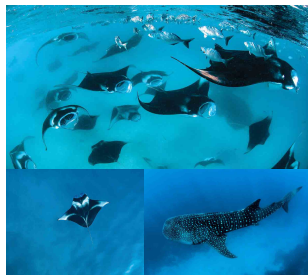

HANIFARU BAY (SEASONAL)

INCLUDES:
2 Beer per Person, Sandwiches Fruit skewers, Soft drinks & Water
DURATION: 3 hours
NO. OF PAX: 10 - 14 Guests
PRICE: $200 PER PERSON