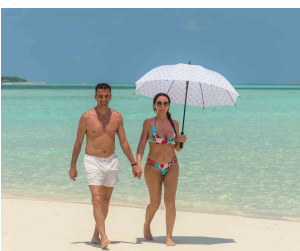

EXCURSIONS INFORMATION

PRIVATE MORNING FISHING

INCLUDES:
Light Breakfast, Tea & Coffee
TIME: 2.5 HOURS
NO. OF PAX: 1 - 4 Guests
PRICE: \$400 PER TRIP

LOCAL ISLAND EXPERIENCE

INCLUDES:
Water & Soft Drinks
TIME: 16:30 - 18:00
NO. OF PAX: 6 - 20 Guests
PRICE: \$35 PER PERSON

SUNSET FISHING

INCLUDES:
Water & Soft Drinks
TIME: 17:30 - 19:30
NO. OF PAX: 4 - 8 Guests
PRICE: \$60 PER PERSON

SUNSET DOLPHIN CRUISE

INCLUDES:
Prosecco by the Glass or Juice & Water Provided
TIME: 17:30 - 19:30
NO. OF PAX: 6 - 20 Guests
PRICE: \$75 PER PERSON