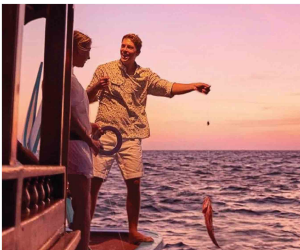

EXCURSIONS INFORMATION

PRIVATE MORNING FISHING

INCLUDES:
Light Breakfast, Tea & Coffee
TIME: 2.5 HOURS
NO. OF PAX: 1 - 4 Guests
PRICE: \$400 PER TRIP

LOCAL ISLAND EXPERIENCE

INCLUDES:
Water & Soft Drinks
TIME: 16:30 - 18:00
NO. OF PAX: 6 - 20 Guests
PRICE: \$35 PER PERSON